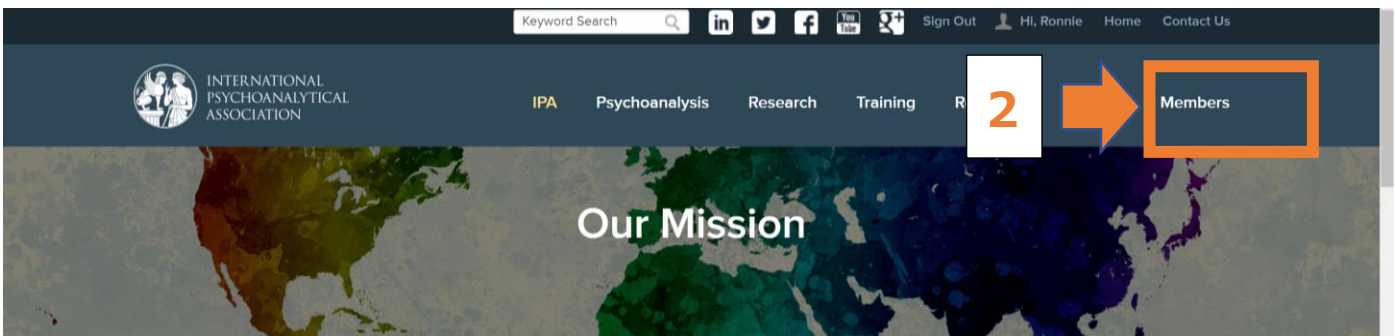

1. Login to IPA website www.ipa.world

2. After login select Members from top menu (see sample)

3. Go to My Profile

4. Go to CME

5. Click here next to Buenos Aires congress

Change password and/or username

Communities Events **CME** Committees