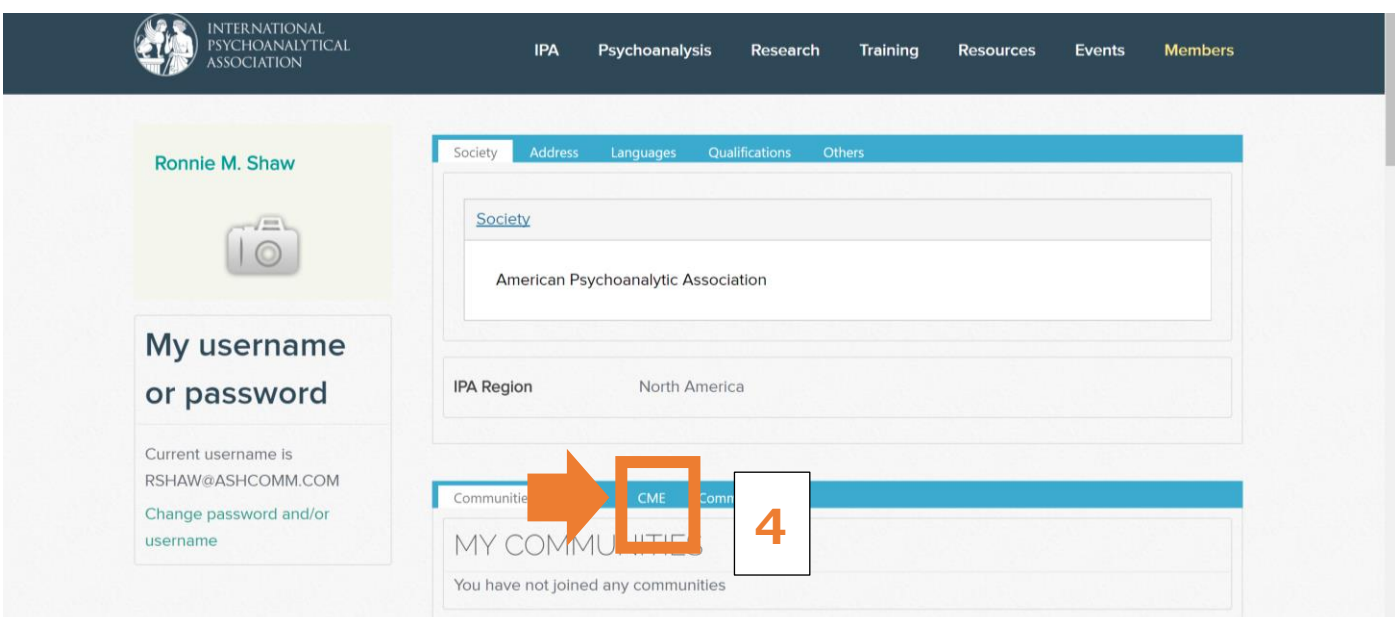

1. Login to IPA website www.ipa.world

2. After login select Members from top menu (see sample)

3. Go to My Profile

4. Go to CME

5. Click here next to Buenos Aires congress

Change password and/or username

Communities Events **CME** Committees

My CME

You can only access this system if you have purchased a CME certificate for the IPA Buenos Aires Congress or subsequent Congresses.

Meeting	Uri Link
Buenos Aires 2017	Click here
Boston 2015	Click here